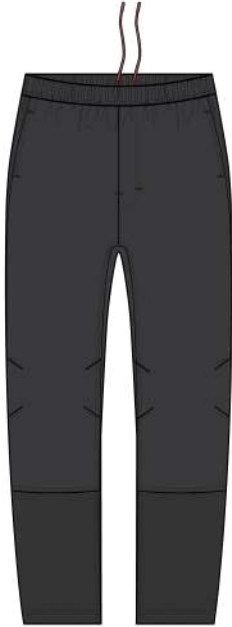

Hybrid Pants