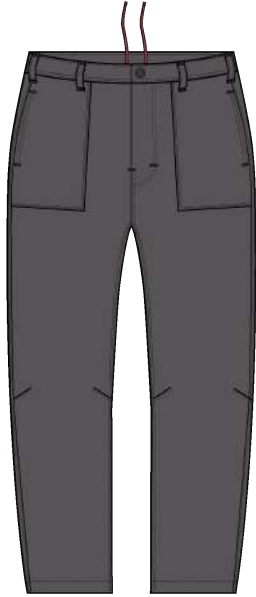

Global Pants