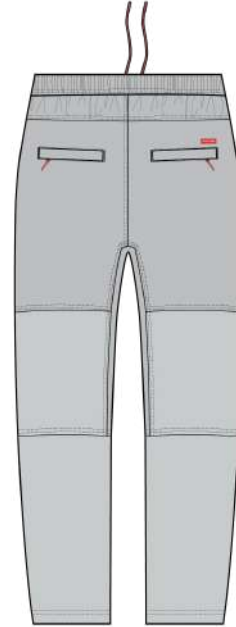

Hybrid Pants