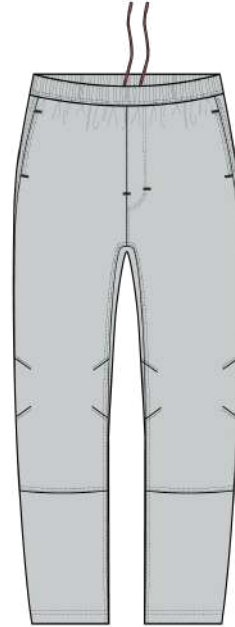

Hybrid Pants